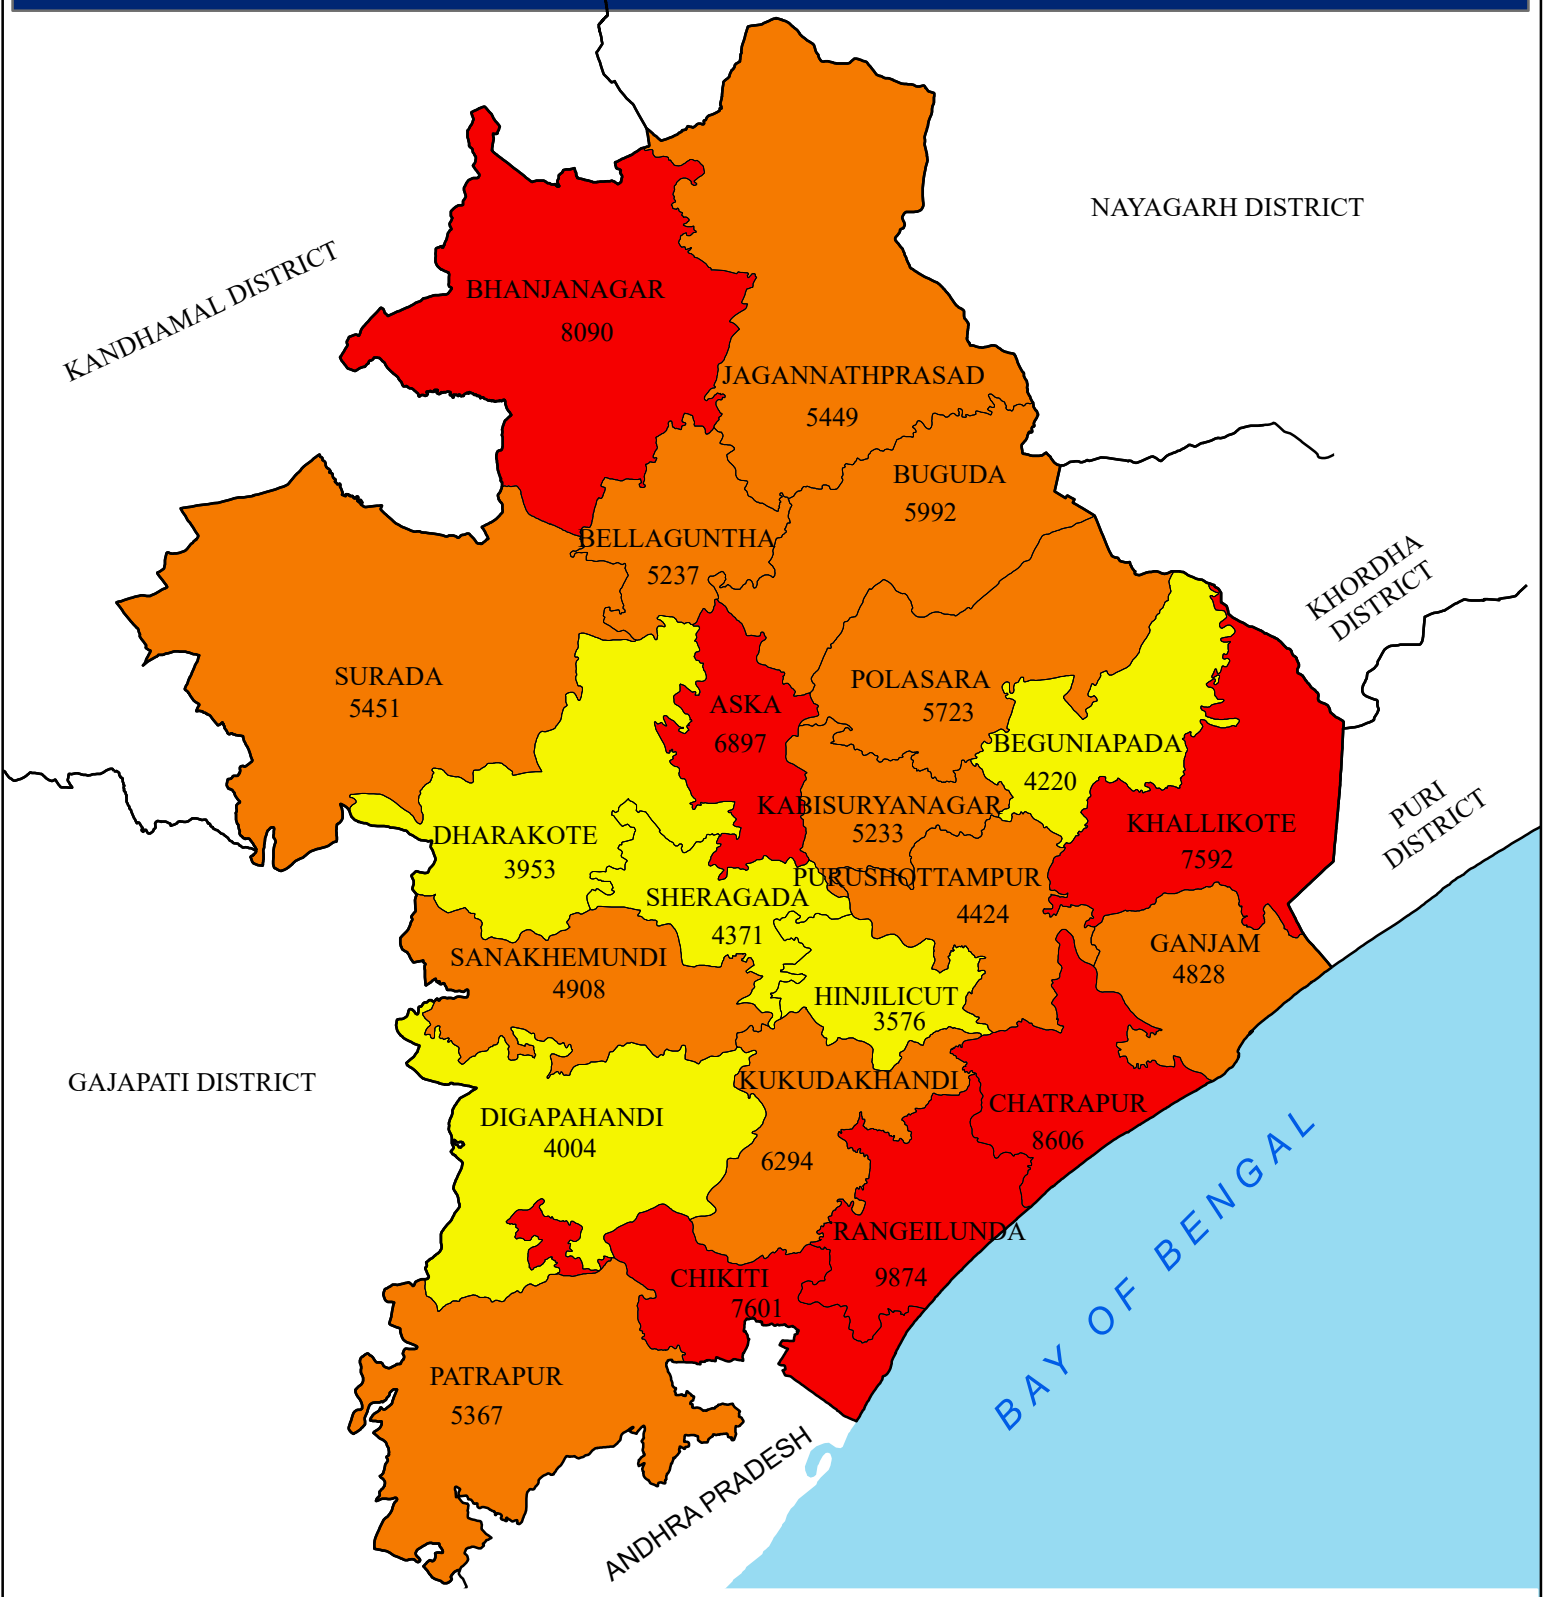

# MARGINAL WORKERS (Other) DISTRICT: GANJAM

### LEGEND

MARGINAL WORKERS (Other)

- 3576 - 4420 (LOW)
- 4421 - 6300 (MEDIUM)
- 6301 - 9874 (HIGH)
- DISTRICT BOUNDARY
- BLOCK BOUNDARY

Source : Census - 2011

### INDEX

0 5 10 20 Kilometers